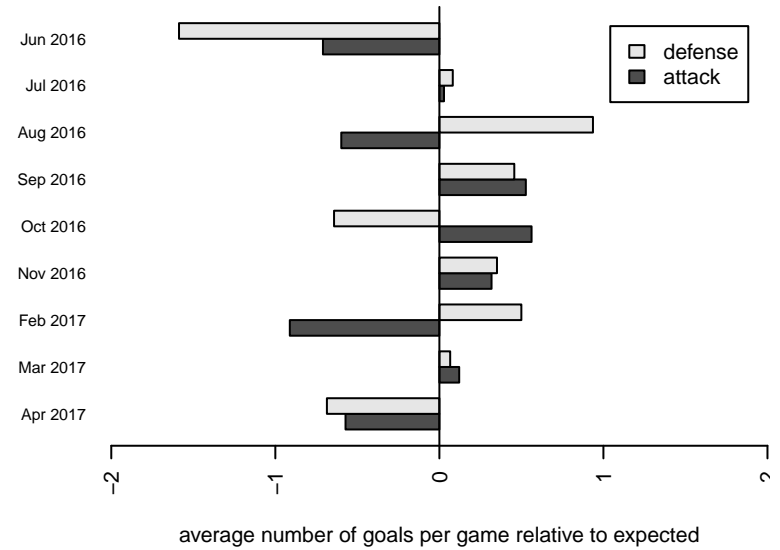

Performance relative to 13 month average