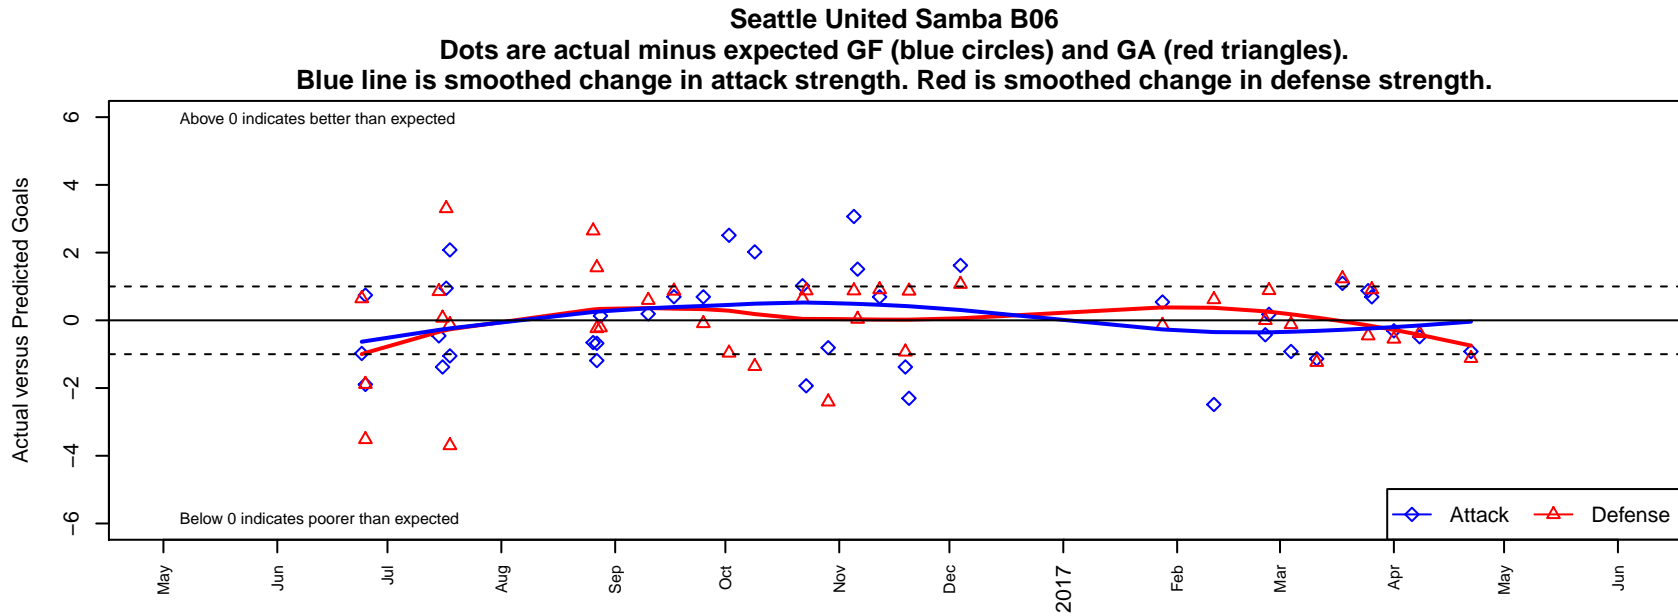

## Seattle United Samba B06

Seattle United  
 Seattle, WA  
 B06 total strength=722  
 attack=1.17 defense=0.5  
 fall league = RCL B06 Div 4 9Aside  
 spr league = Win RCL B06 Div 3

alt names used:  
 SEATTLE UNITED SAMBA B06 (WA)  
 Seattle United – Samba B06  
 Seattle United B06 Samba C  
 Seattle United B06 Samba C  
 Seattle United B06 Samba C

**attack and defense variance (black dot)  
relative to other teams  
and top 10 in region**

**attack and defense rating  
relative to others at age  
and all opponents in last 13 months**

**Performance relative to 13 month average**