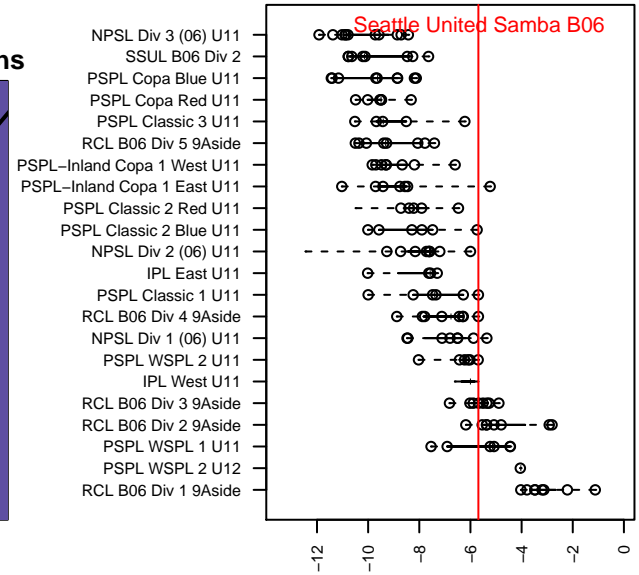

## Seattle United Samba B06

Seattle United  
 Seattle, WA  
 B06 total strength=722  
 attack=1.17 defense=0.5  
 fall league = RCL B06 Div 4 9Aside  
 spr league = Win RCL B06 Div 3

alt names used:  
 SEATTLE UNITED SAMBA B06 (WA)  
 Seattle United – Samba B06  
 Seattle United B06 Samba C  
 Seattle United B06 Samba C  
 Seattle United B06 Samba C

**attack and defense variance (black dot)  
relative to other teams  
and top 10 in region**

**attack and defense rating  
relative to others at age  
and all opponents in last 13 months**

**Performance relative to 13 month average**