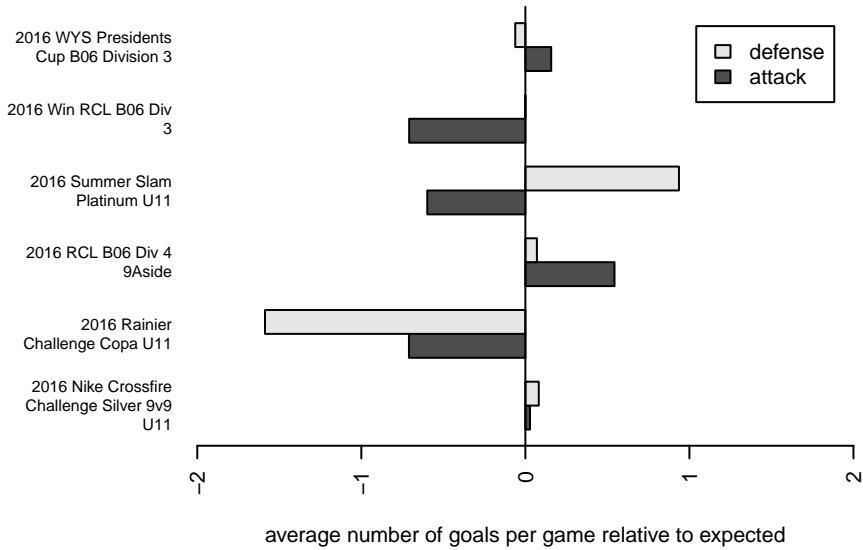

## Seattle United Samba B06

Seattle United  
 Seattle, WA  
 B06 total strength=722  
 attack=1.17 defense=0.5  
 fall league = RCL B06 Div 4 9Aside  
 spr league = Win RCL B06 Div 3

alt names used:  
 SEATTLE UNITED SAMBA B06 (WA)  
 Seattle United – Samba B06  
 Seattle United B06 Samba C  
 Seattle United B06 Samba C  
 Seattle United B06 Samba C

Venues played:  
 2016 Rainier Challenge Copa U11  
 2016 Nike Crossfire Challenge Silver 9v9 U11  
 2016 Summer Slam Platinum U11  
 2016 RCL B06 Div 4 9Aside  
 2016 Win RCL B06 Div 3  
 2016 WYS Presidents Cup B06 Division 3

**attack and defense variance (black dot)  
relative to other teams  
and top 10 in region**

**attack and defense rating  
relative to others at age  
and all opponents in last 13 months**

**Performance relative to 13 month average**